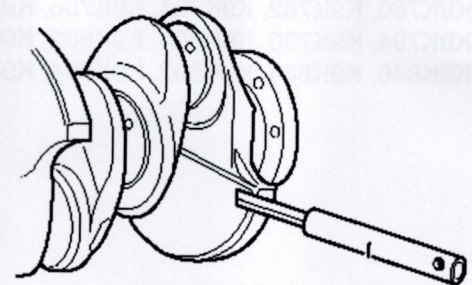

**DIESEL ENGINE SETTING/LOCKING SET
FOR RENAULT, NISSAN, VAUXHALL/
OPEL 1.5D, 1.9D, 2.2D, 2.5D, DCI/DI/
DTI/CDTI - BELT DRIVE**

4156-WW

Introduction:

Contains many tools needed for positioning and locking the crankshaft and camshaft when repairing the timing belt and engine.

REF	DESCRIPTION	OEM CODE
1	Camshaft locking tool - Exhaust	MOT1537
2	High Pressure Fuel Pump Locking Pin	MOT1538
3	Flywheel Setting Pin	MOT1536
4	Crankshaft Timing Pin	MOT1489
5	Camshaft Timing Pin	MOT1430
6	M6 x 30mm Tensioning Screw	N/A
7	Camshaft Locking Tool - Inlet	MOT1534
8	Tension Pre Setting Tool	MOT1543

**DIESEL ENGINE SETTING/LOCKING SET
FOR RENAULT, NISSAN, VAUXHALL/
OPEL 1.5D, 1.9D, 2.2D, 2.5D, DCI/DI/
DTI/CDTI - BELT DRIVE**

4156-WW

Models:

Dacia

Duster (10-12) , Logan/MCV (05-11) , Logan/Van/Pick-up (08-12) , Sandero (08-12)