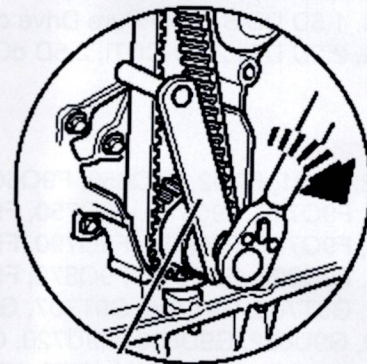

**DIESEL ENGINE SETTING/LOCKING SET
FOR RENAULT, NISSAN, VAUXHALL/
OPEL 1.5D, 1.9D, 2.2D, 2.5D, DCI/DI/
DTI/CDTI - BELT DRIVE**

4156-WW

Introduction:

Contains many tools needed for positioning and locking the crankshaft and camshaft when repairing the timing belt and engine.

REF	DESCRIPTION	OEM CODE
1	Camshaft locking tool - Exhaust	MOT1537
2	High Pressure Fuel Pump Locking Pin	MOT1538
3	Flywheel Setting Pin	MOT1536
4	Crankshaft Timing Pin	MOT1489
5	Camshaft Timing Pin	MOT1430
6	M6 x 30mm Tensioning Screw	N/A
7	Camshaft Locking Tool - Inlet	MOT1534
8	Tension Pre Setting Tool	MOT1543

**DIESEL ENGINE SETTING/LOCKING SET
FOR RENAULT, NISSAN, VAUXHALL/
OPEL 1.5D, 1.9D, 2.2D, 2.5D, DCI/DI/
DTI/CDTI - BELT DRIVE**

4156-WW

Models:

Dacia

Duster (10-12) , Logan/MCV (05-11) , Logan/Van/Pick-up (08-12) , Sandero (08-12)